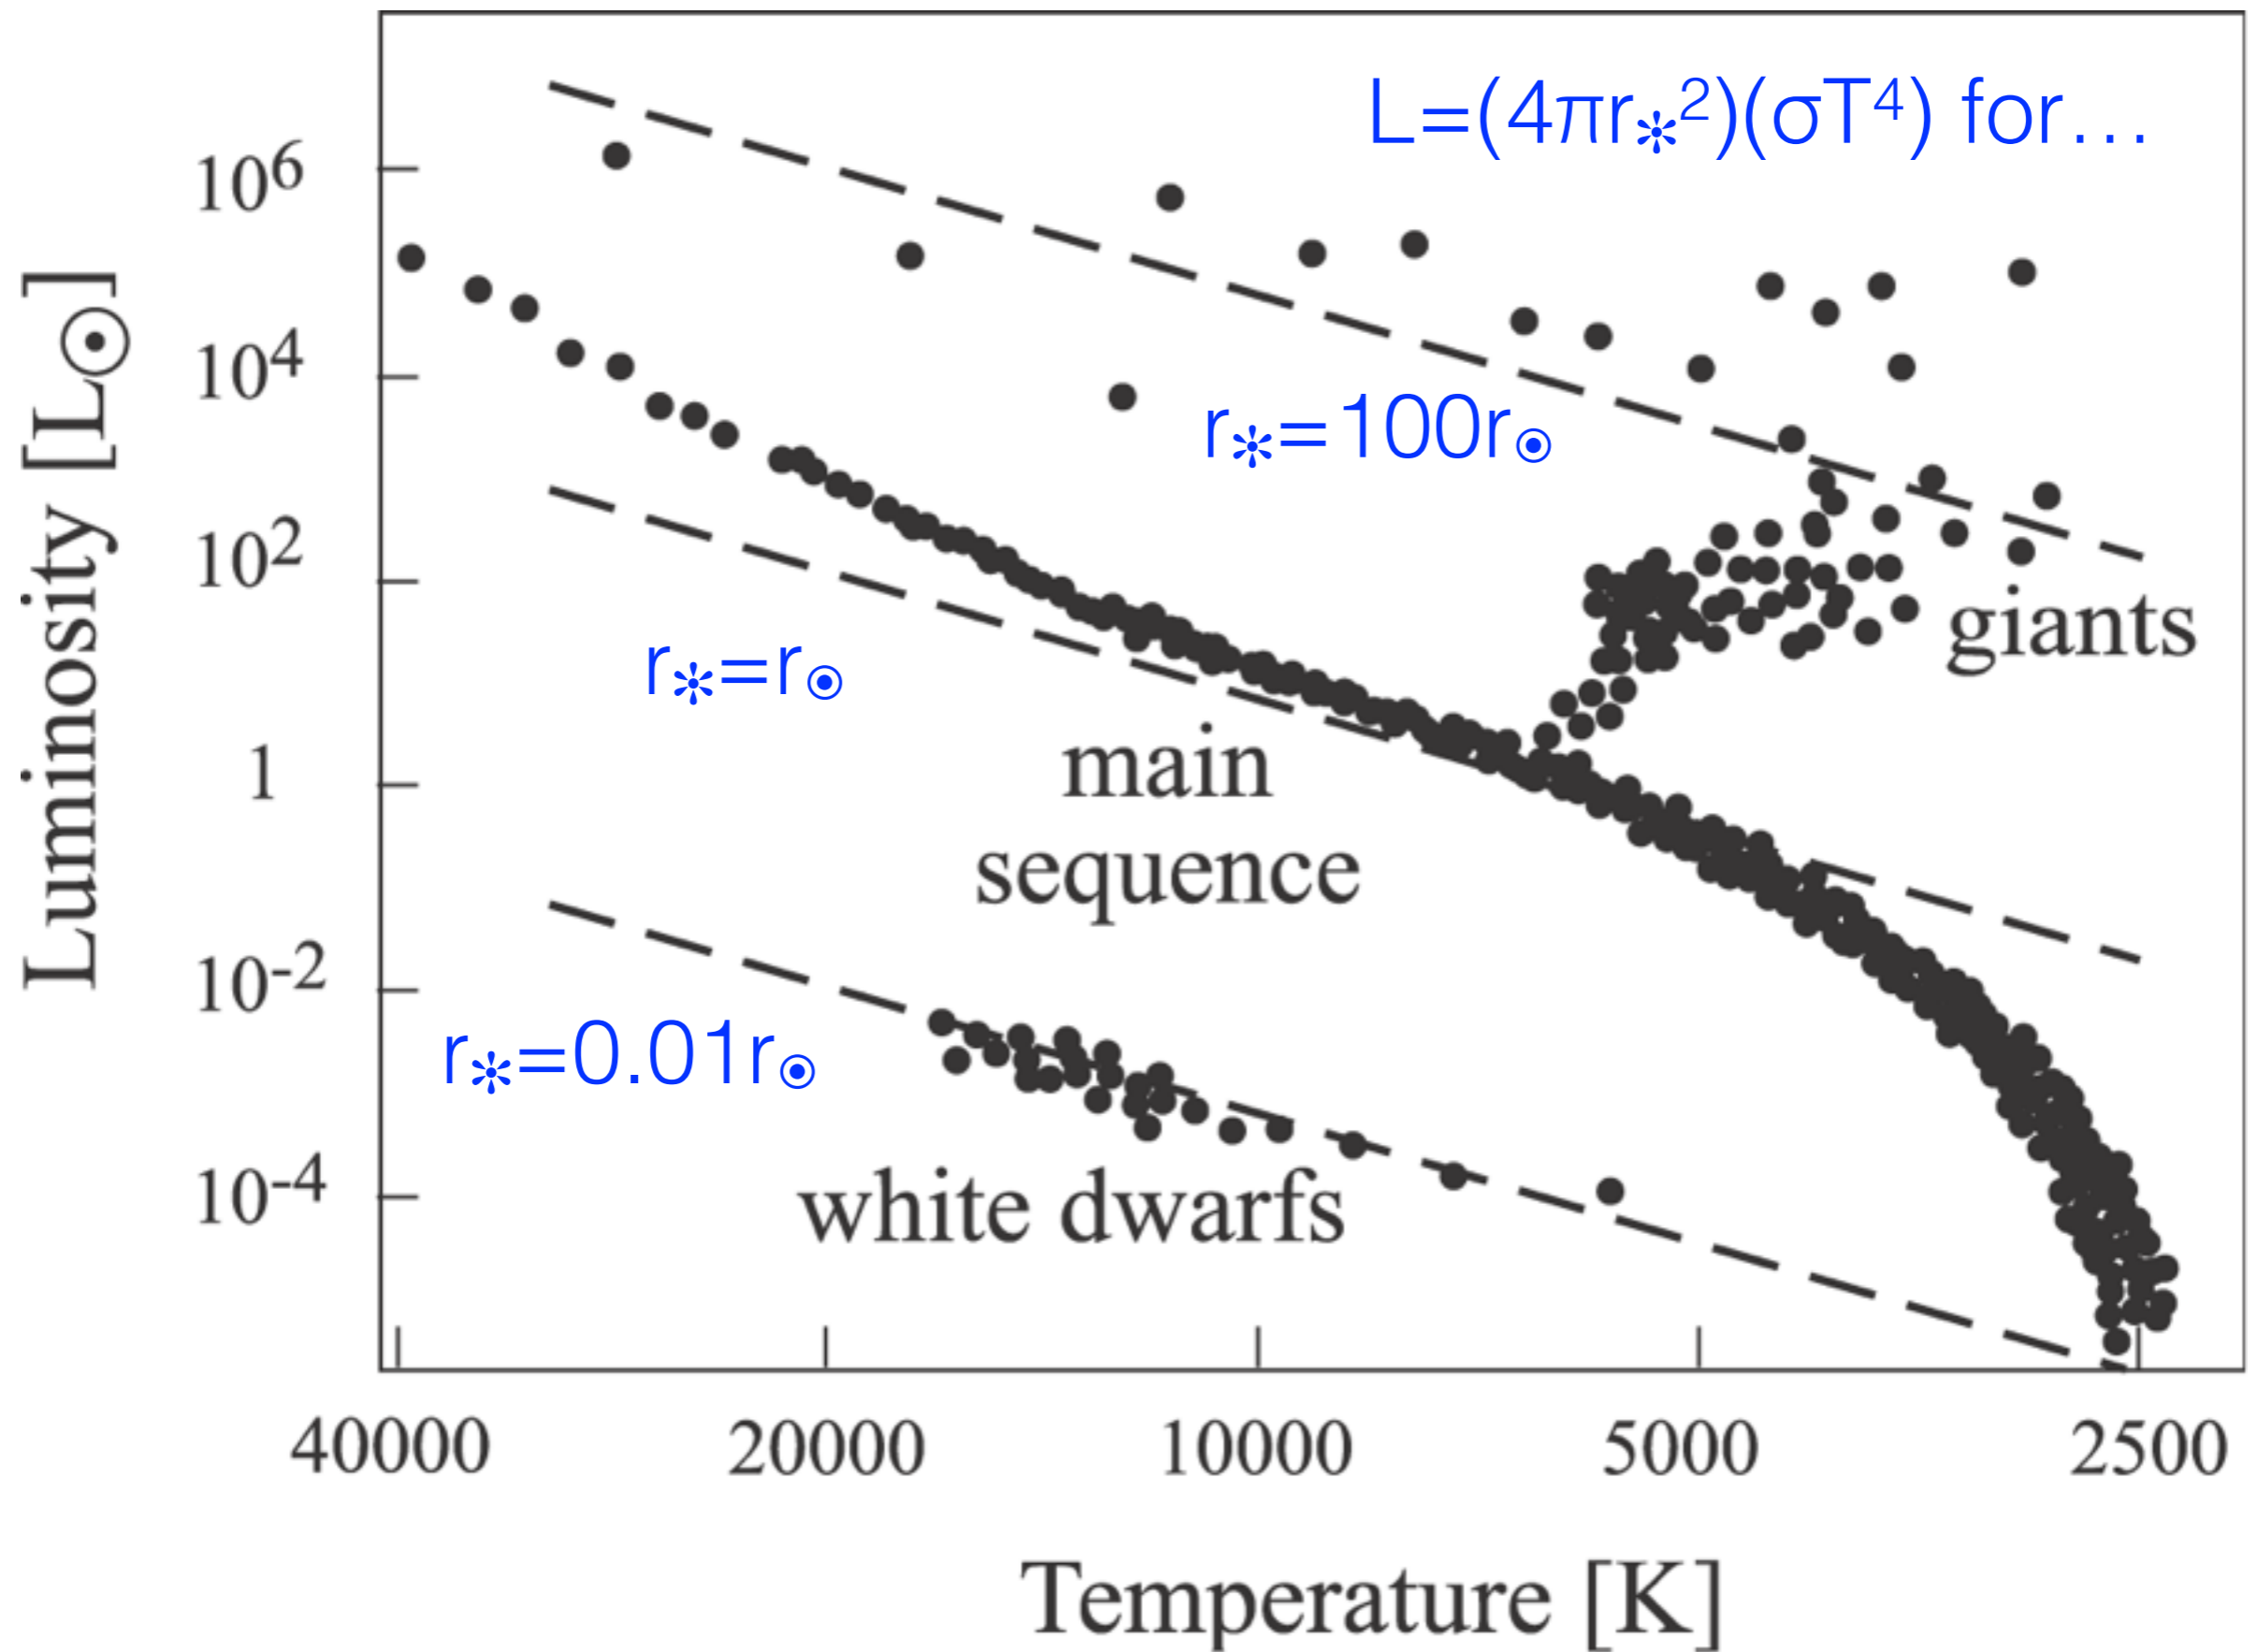

Standard Photometric Filters

Hipparcos Catalog

[www.cosmos.esa.int/
web/hipparcos](http://www.cosmos.esa.int/web/hipparcos)

41704 single stars

*A more or less random
selection of stars from
the neighborhood of
our Solar System.*

Maoz Figure 2.11

M45 (Pleiades)

M67

FIG. 3.—The color-magnitude diagram for M67

HR Diagram for a Globular Cluster