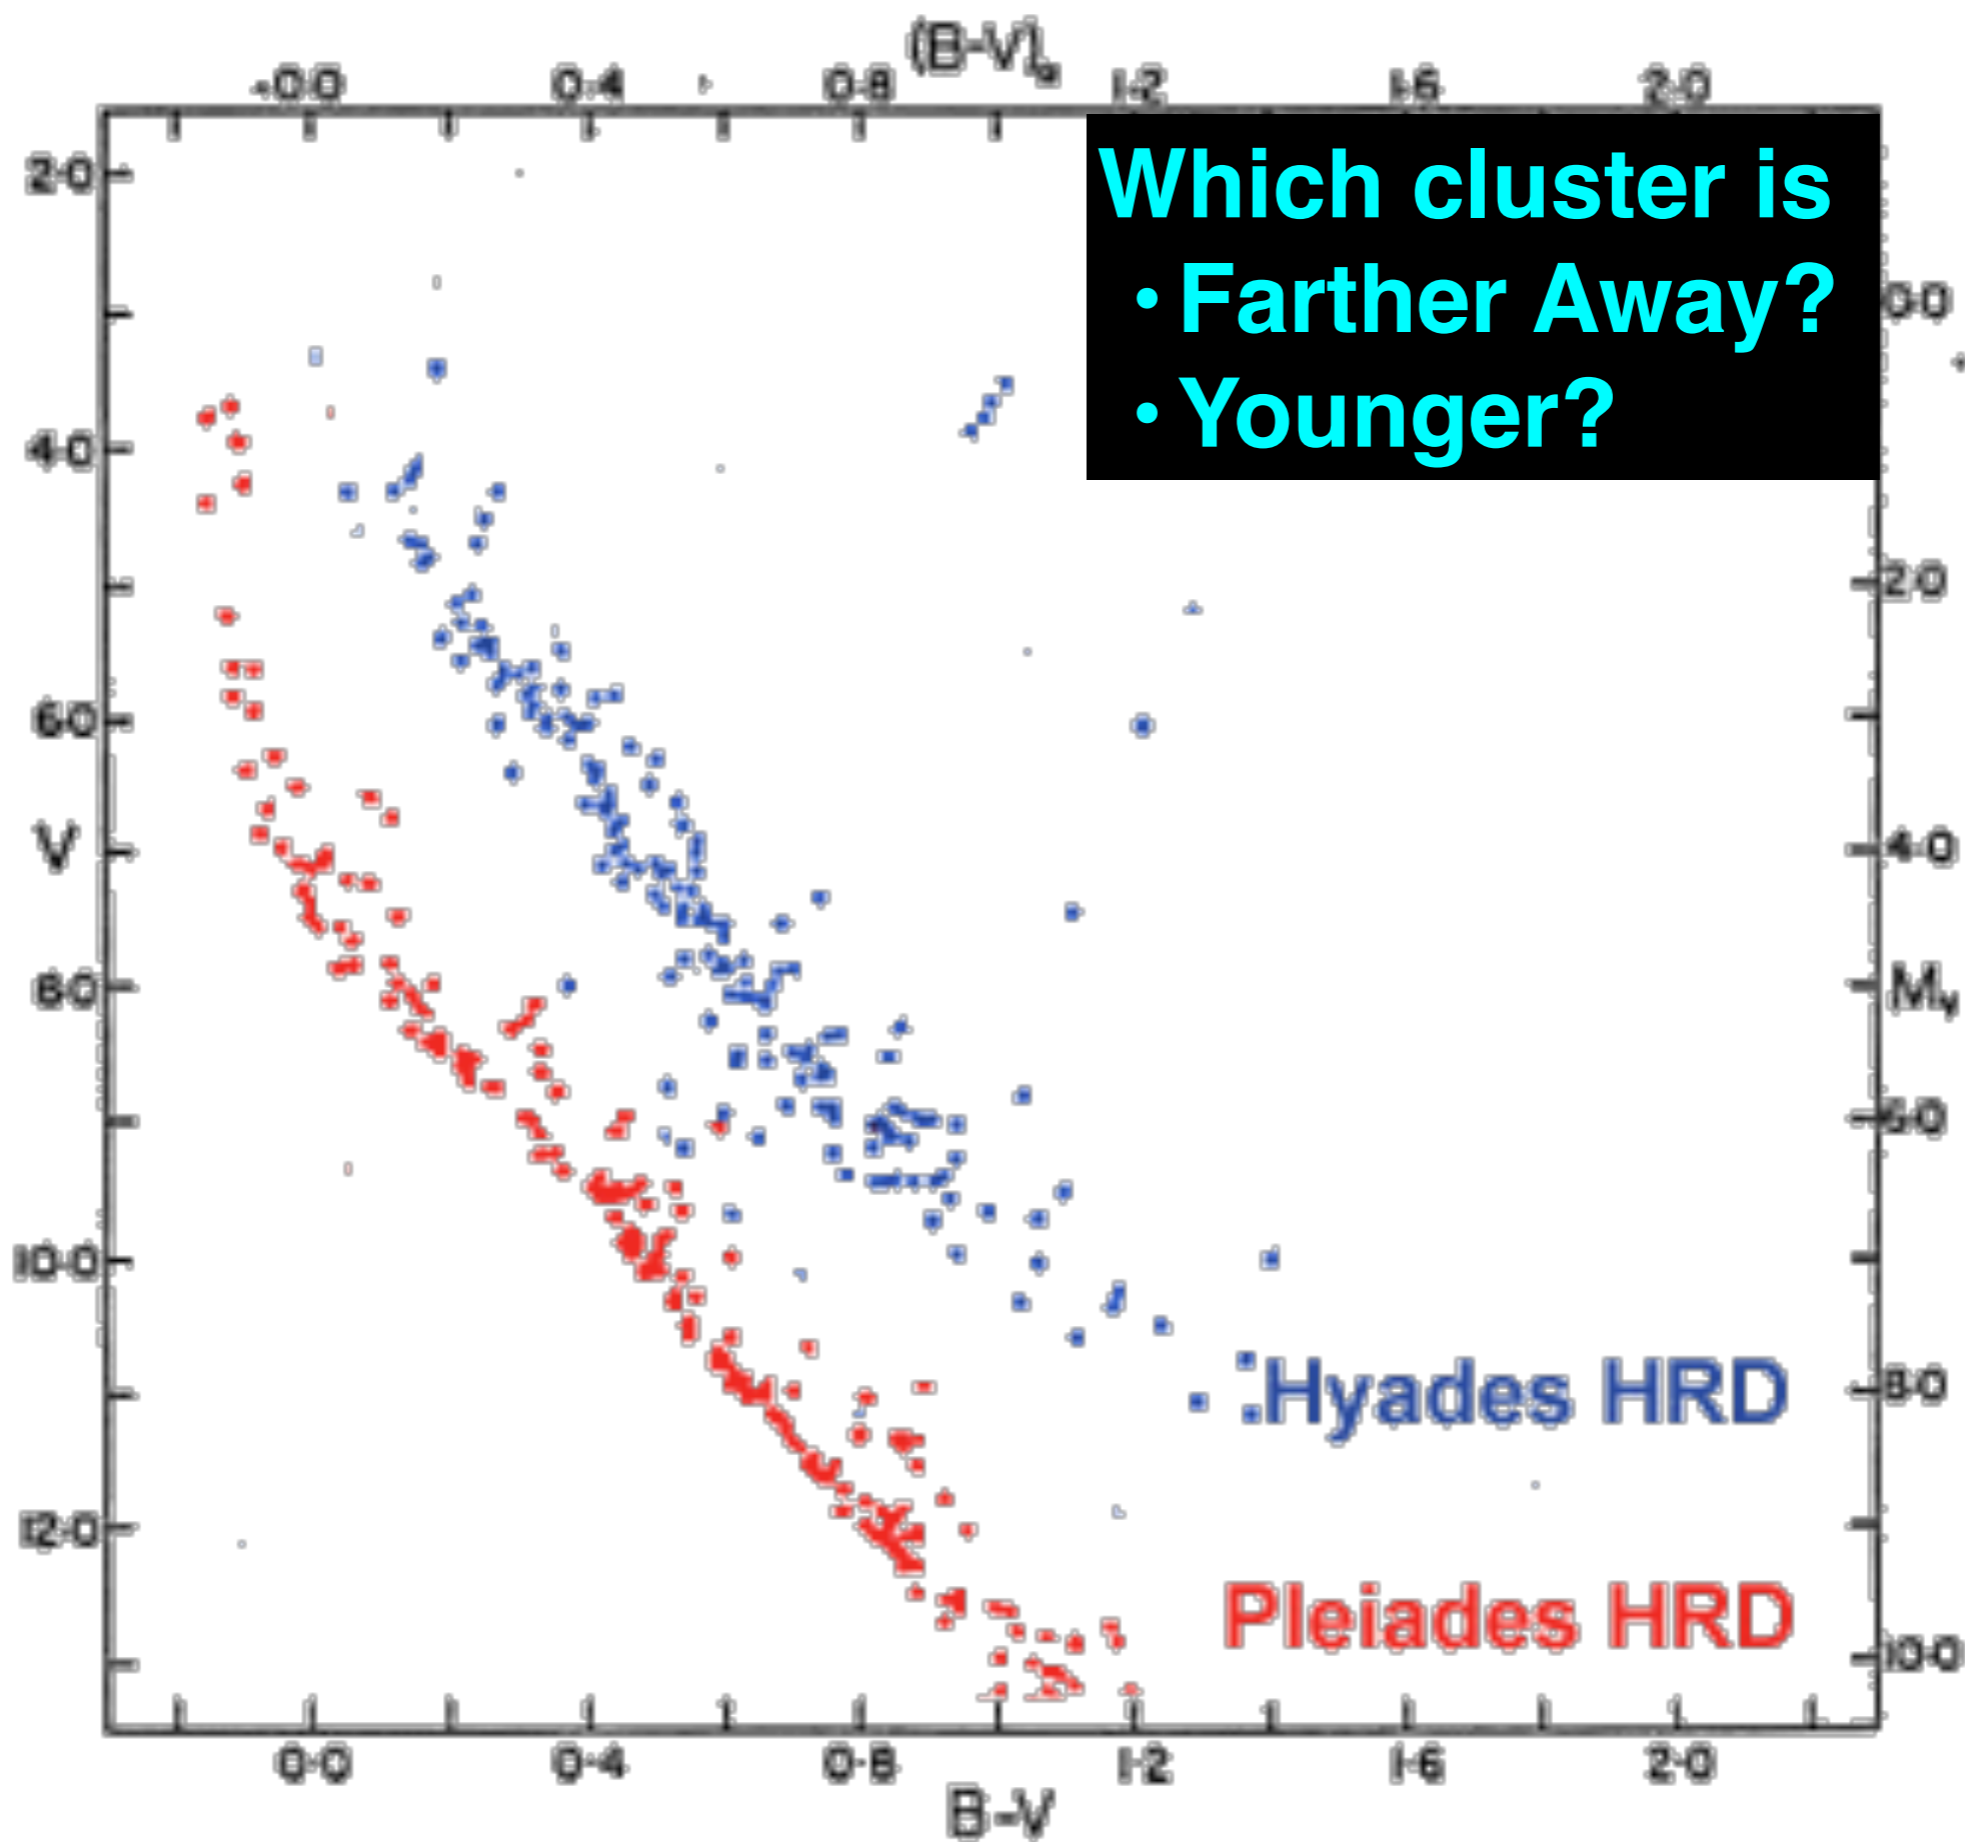

Standard Photometric Filters

Hipparcos Catalog

[www.cosmos.esa.int/
web/hipparcos](http://www.cosmos.esa.int/web/hipparcos)

41704 single stars

*A more or less random
selection of stars from
the neighborhood of
our Solar System.*

Maoz Figure 2.11

M45 (Pleiades)

M67

FIG. 3.—The color-magnitude diagram for M67

HR Diagram for a Globular Cluster