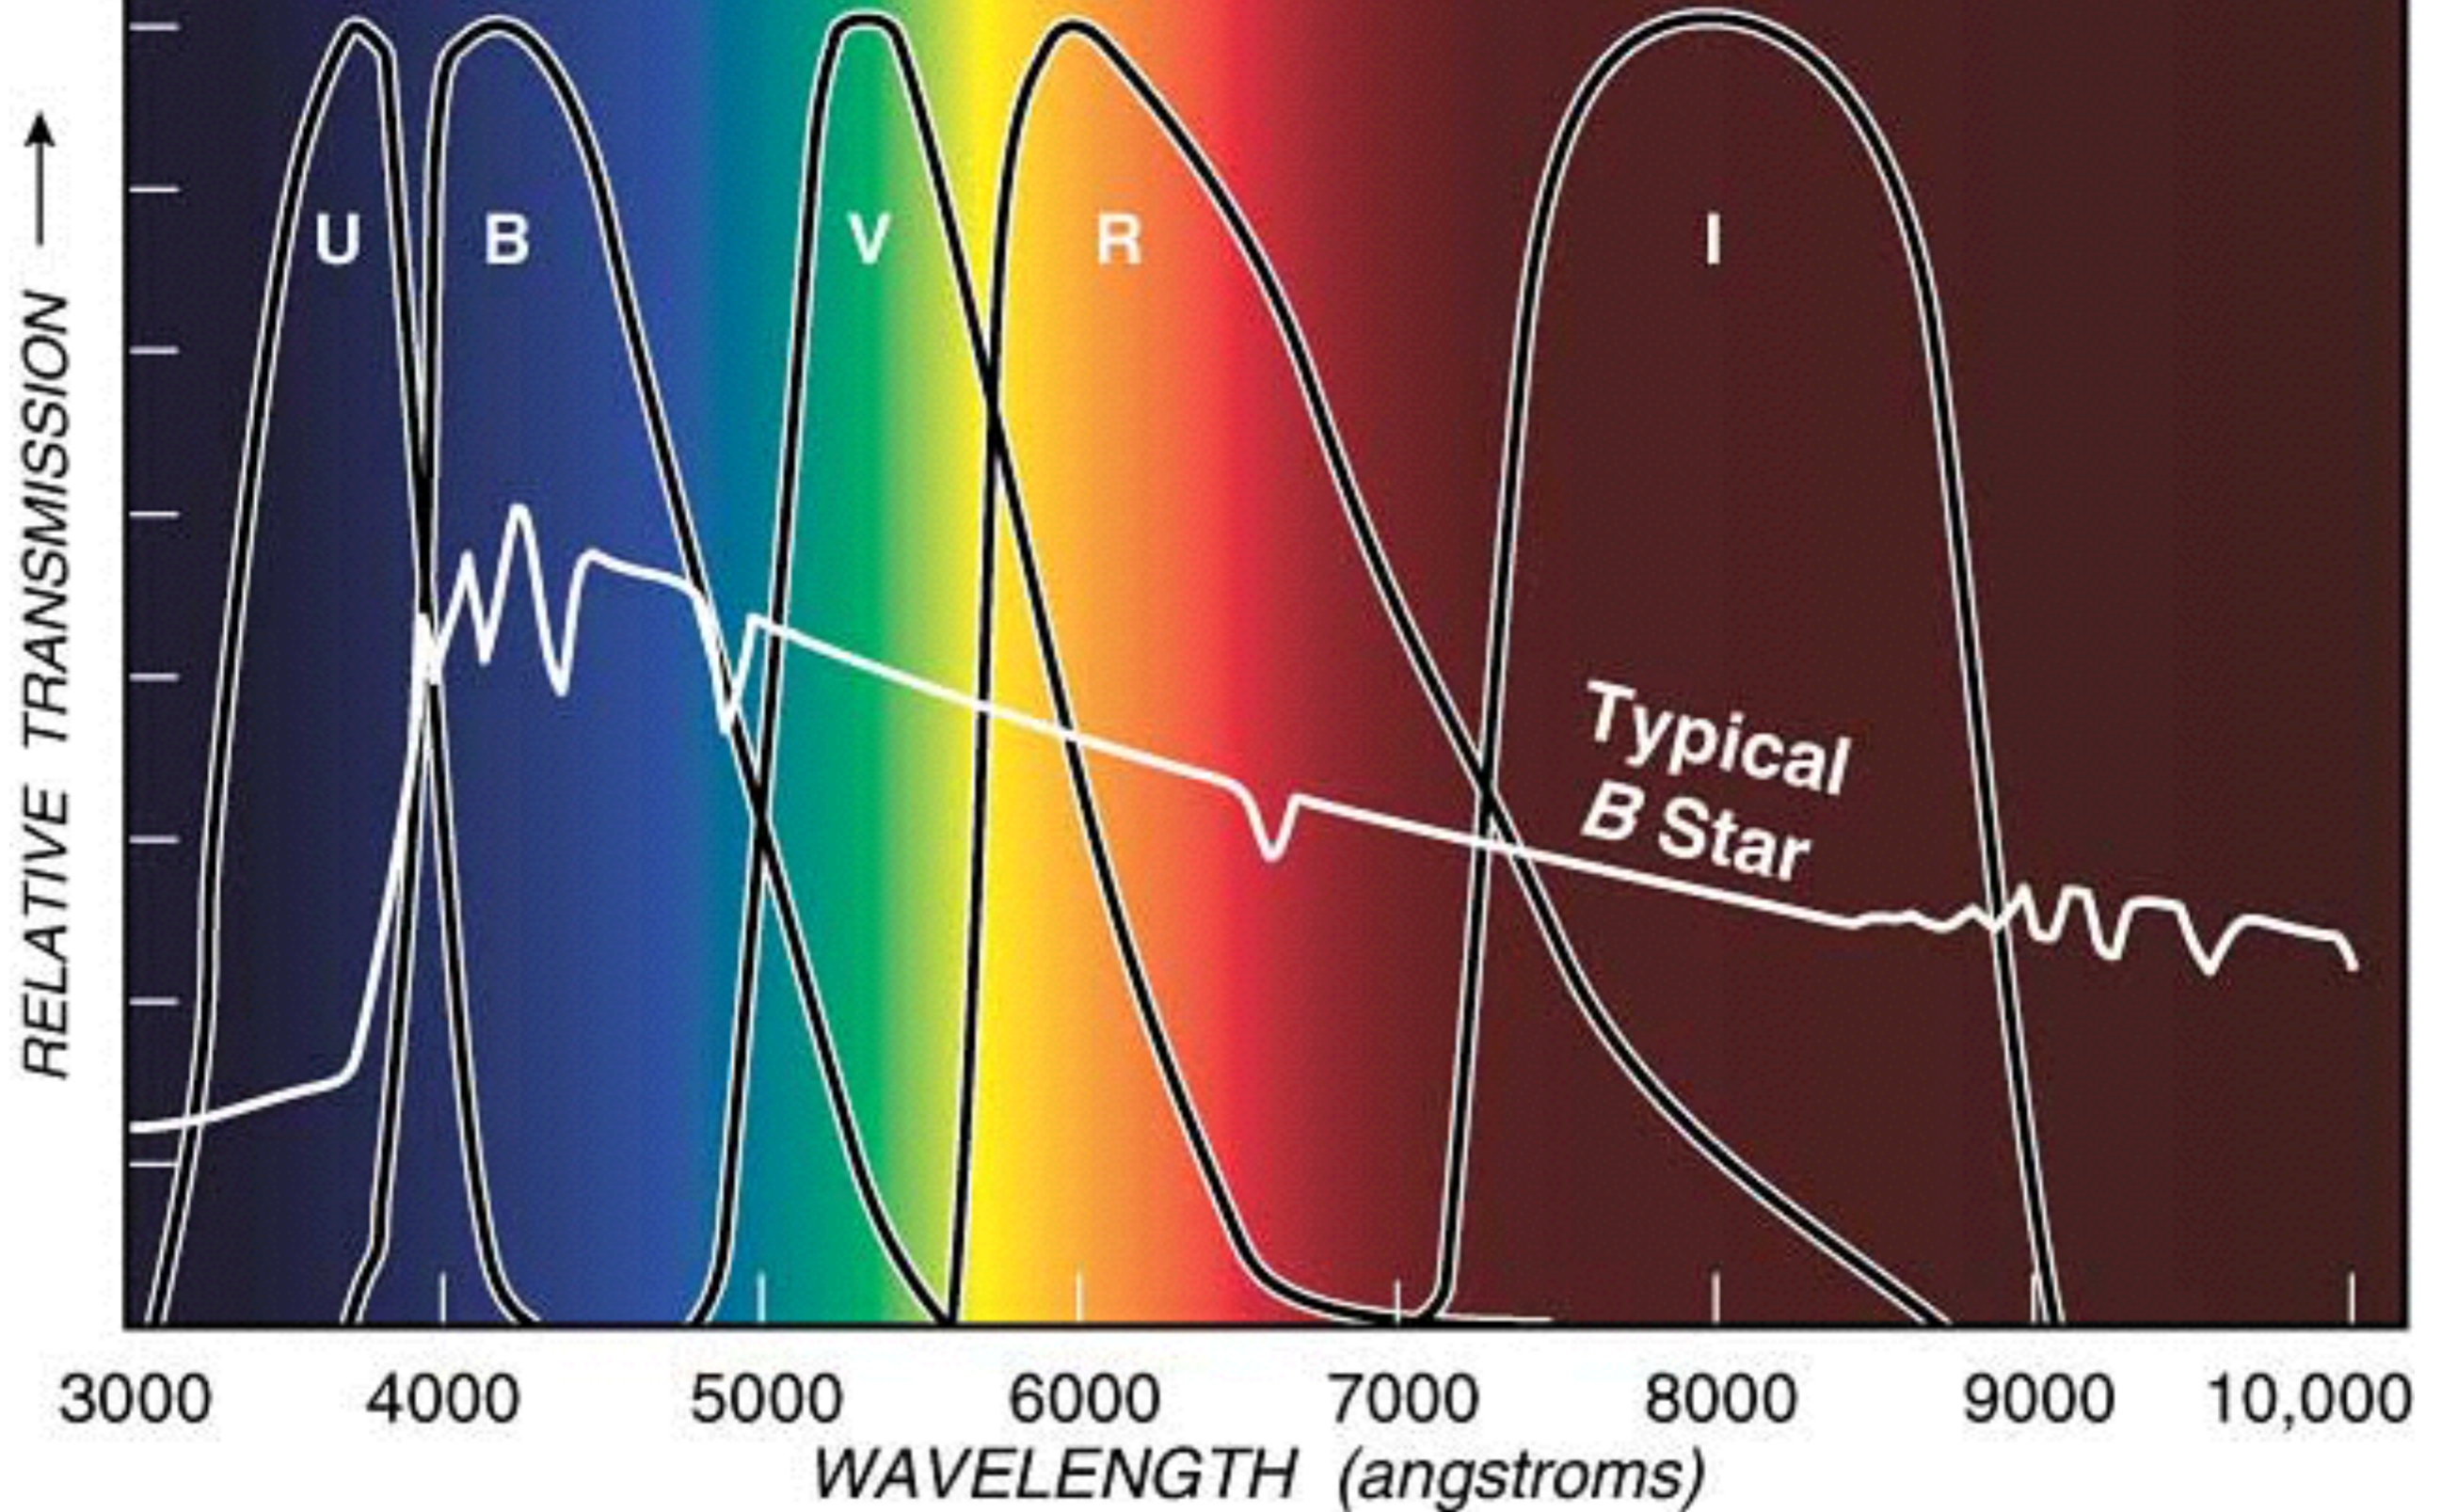

Standard Photometric Filters

Hipparcos Catalog

[www.cosmos.esa.int/
web/hipparcos](http://www.cosmos.esa.int/web/hipparcos)

41704 single stars

*A more or less random
selection of stars from
the neighborhood of
our Solar System.*

Maoz Figure 2.11

M45 (Pleiades)

M67

FIG. 3.—The color-magnitude diagram for M67

HR Diagram for a Globular Cluster