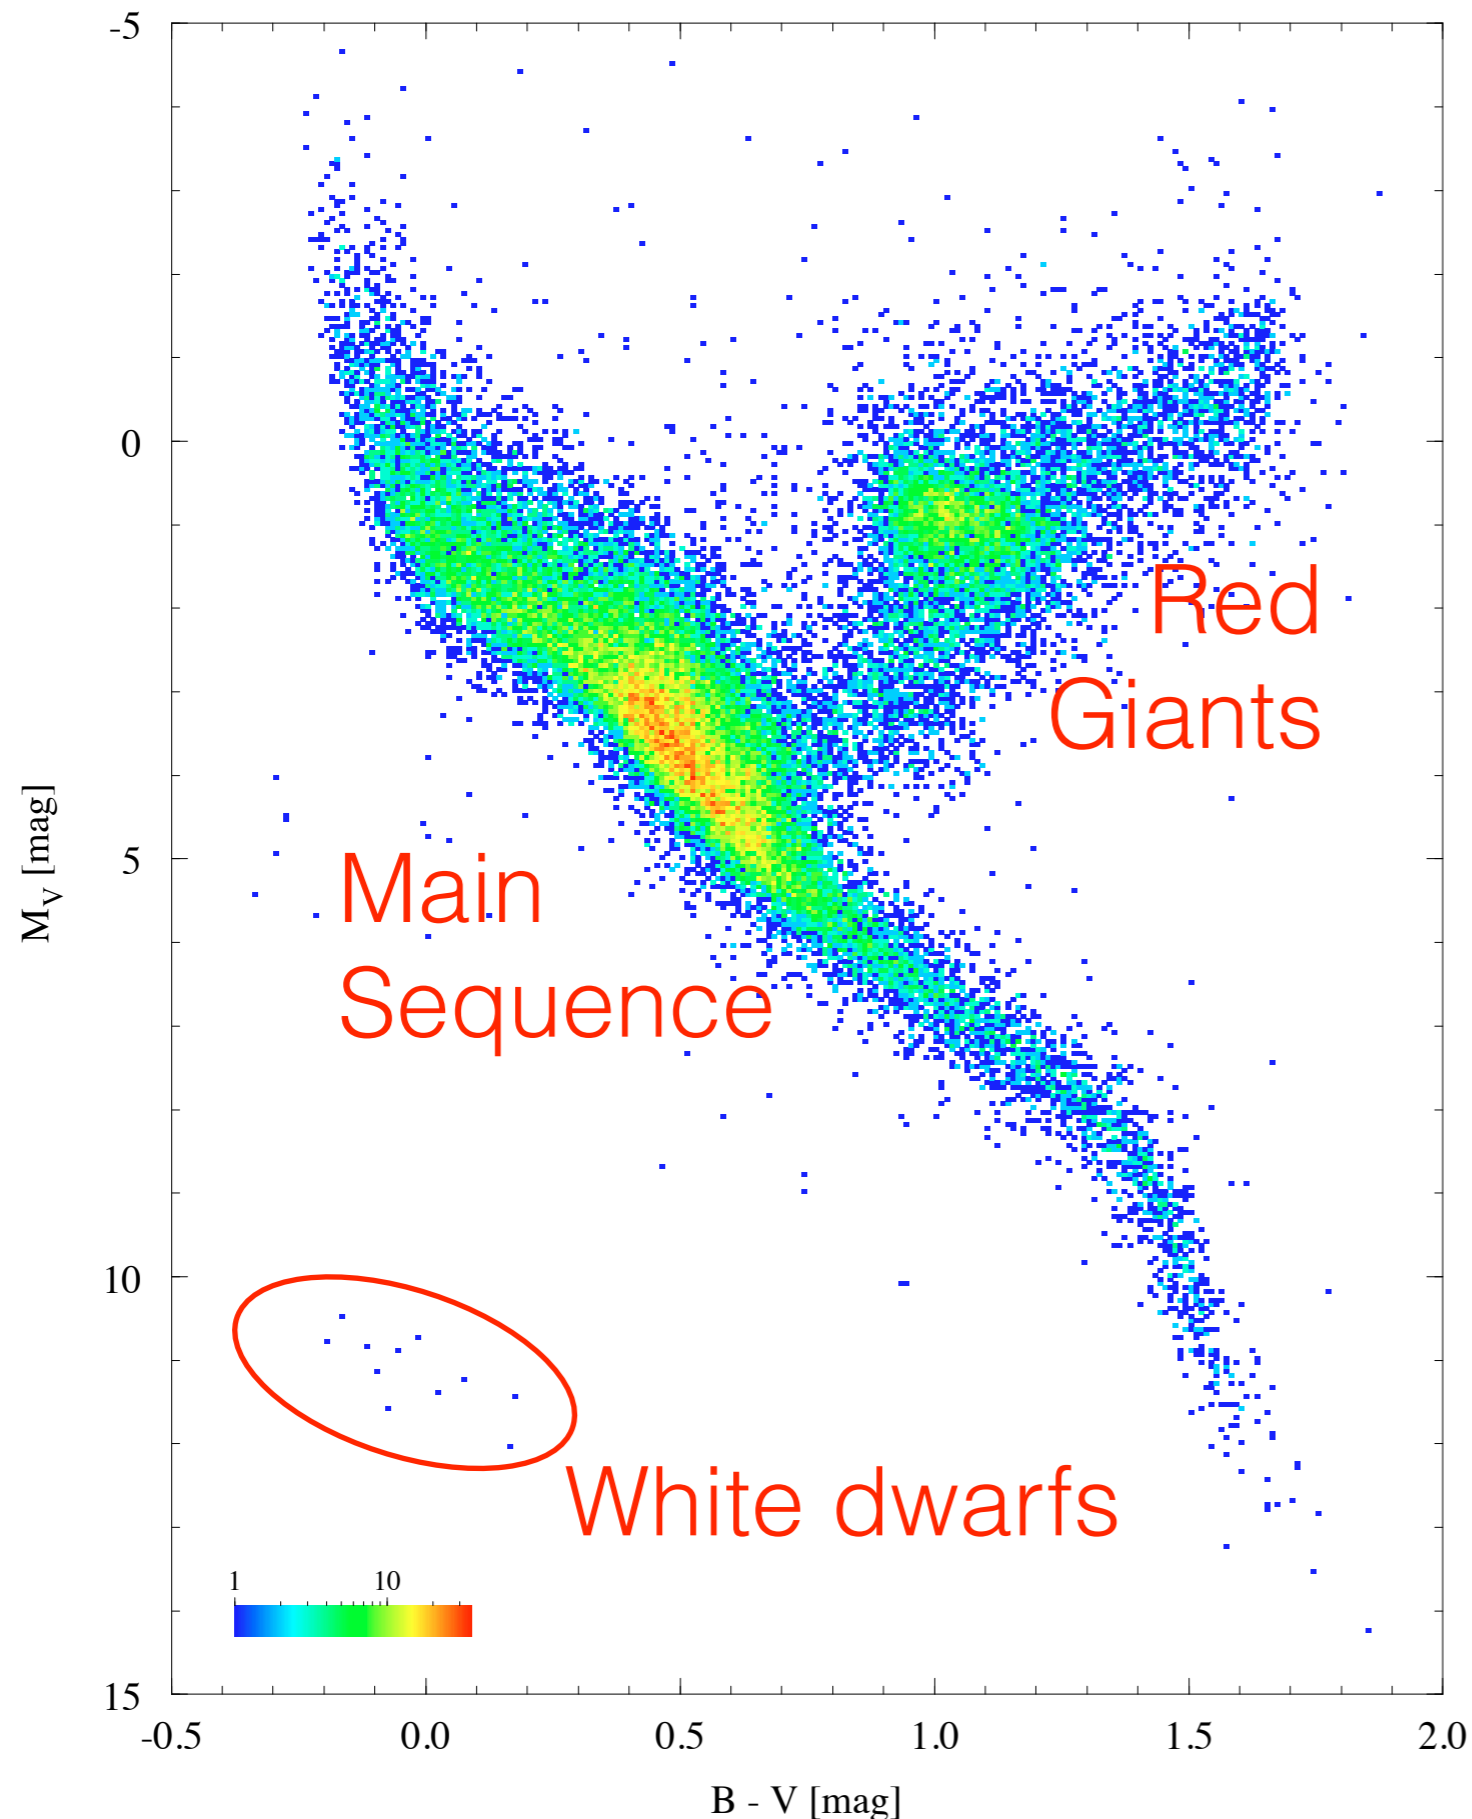

Standard Photometric Filters

Hipparcos Catalog

[www.cosmos.esa.int/
web/hipparcos](http://www.cosmos.esa.int/web/hipparcos)

41704 single stars

*A more or less random
selection of stars from
the neighborhood of
our Solar System.*

Maoz Figure 2.11

M45 (Pleiades)

M67

FIG. 3.—The color-magnitude diagram for M67

HR Diagram for a Globular Cluster