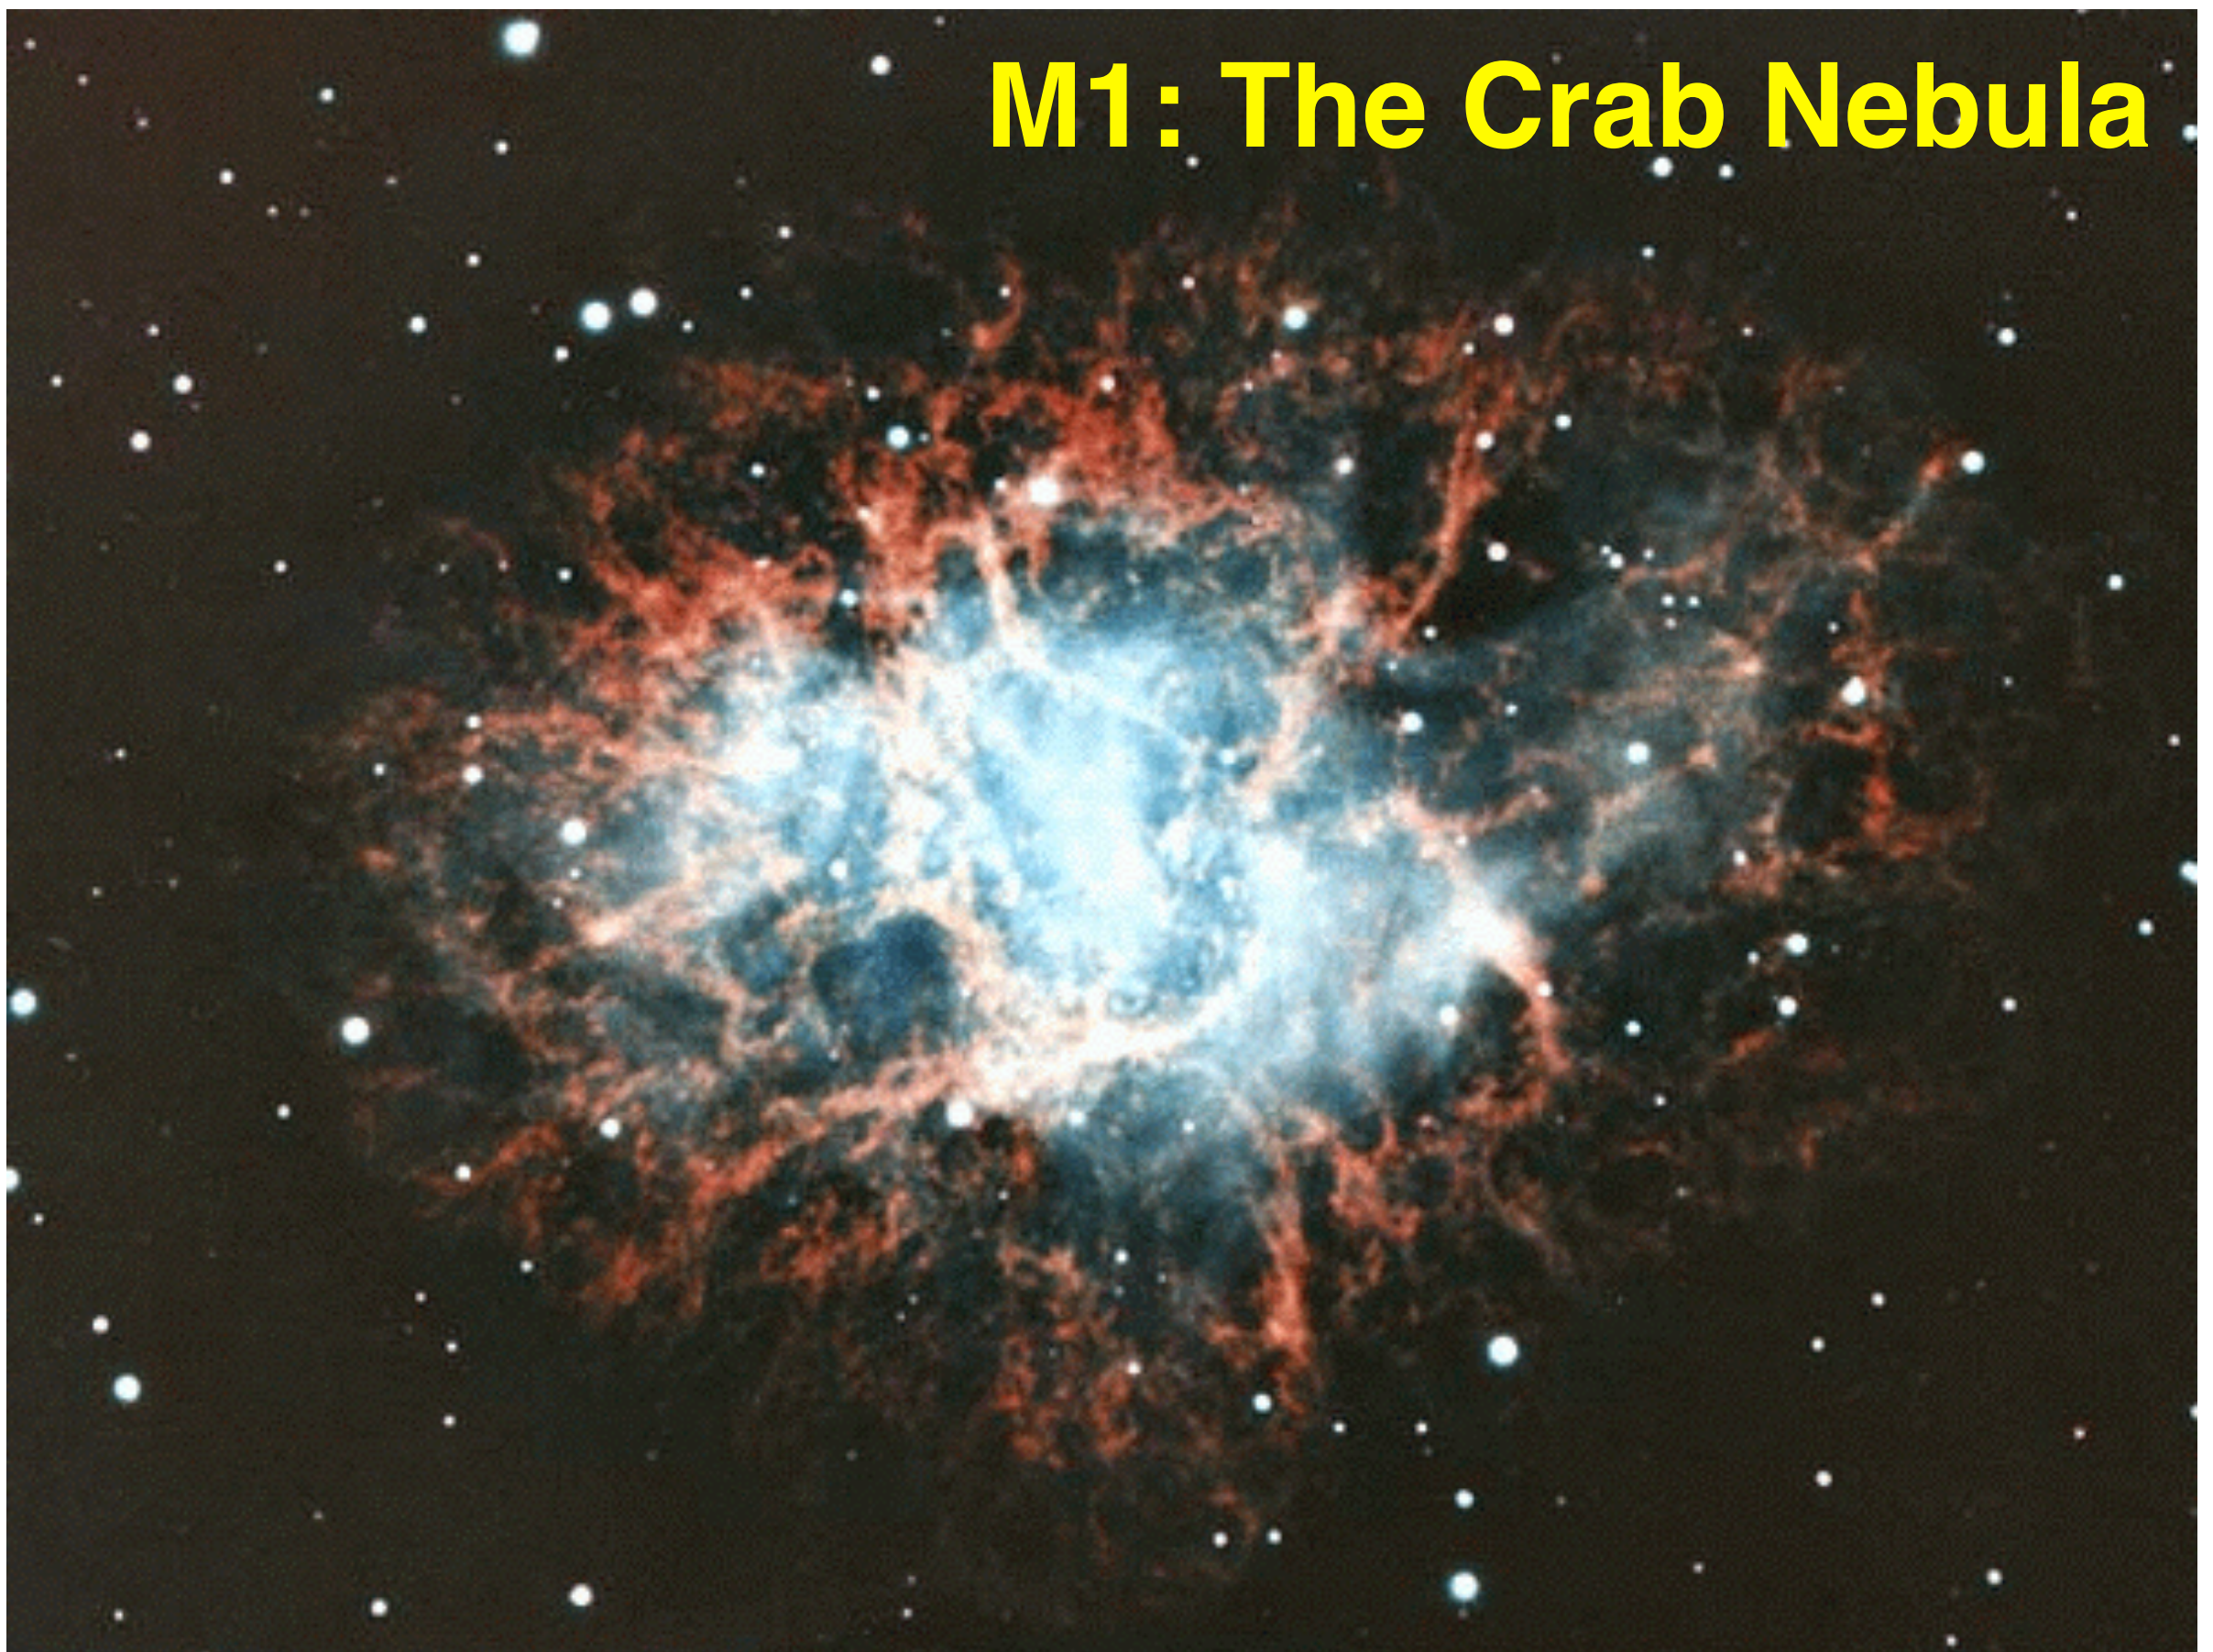

Maoz Figure 4.8

Maoz Figure 4.7

Maoz Figure 4.7

Supernova 1987A

Suntzeff, et al,
Ap.J. Letters
384(1992)L33

M1: The Crab Nebula

M1 © Caltech/Pasachoff/Malin
Photo from Hale 5m Telescope plates by David Malin

Composite image:
Visible from HST
X-Ray from Chandra

Some Pulsar Signals