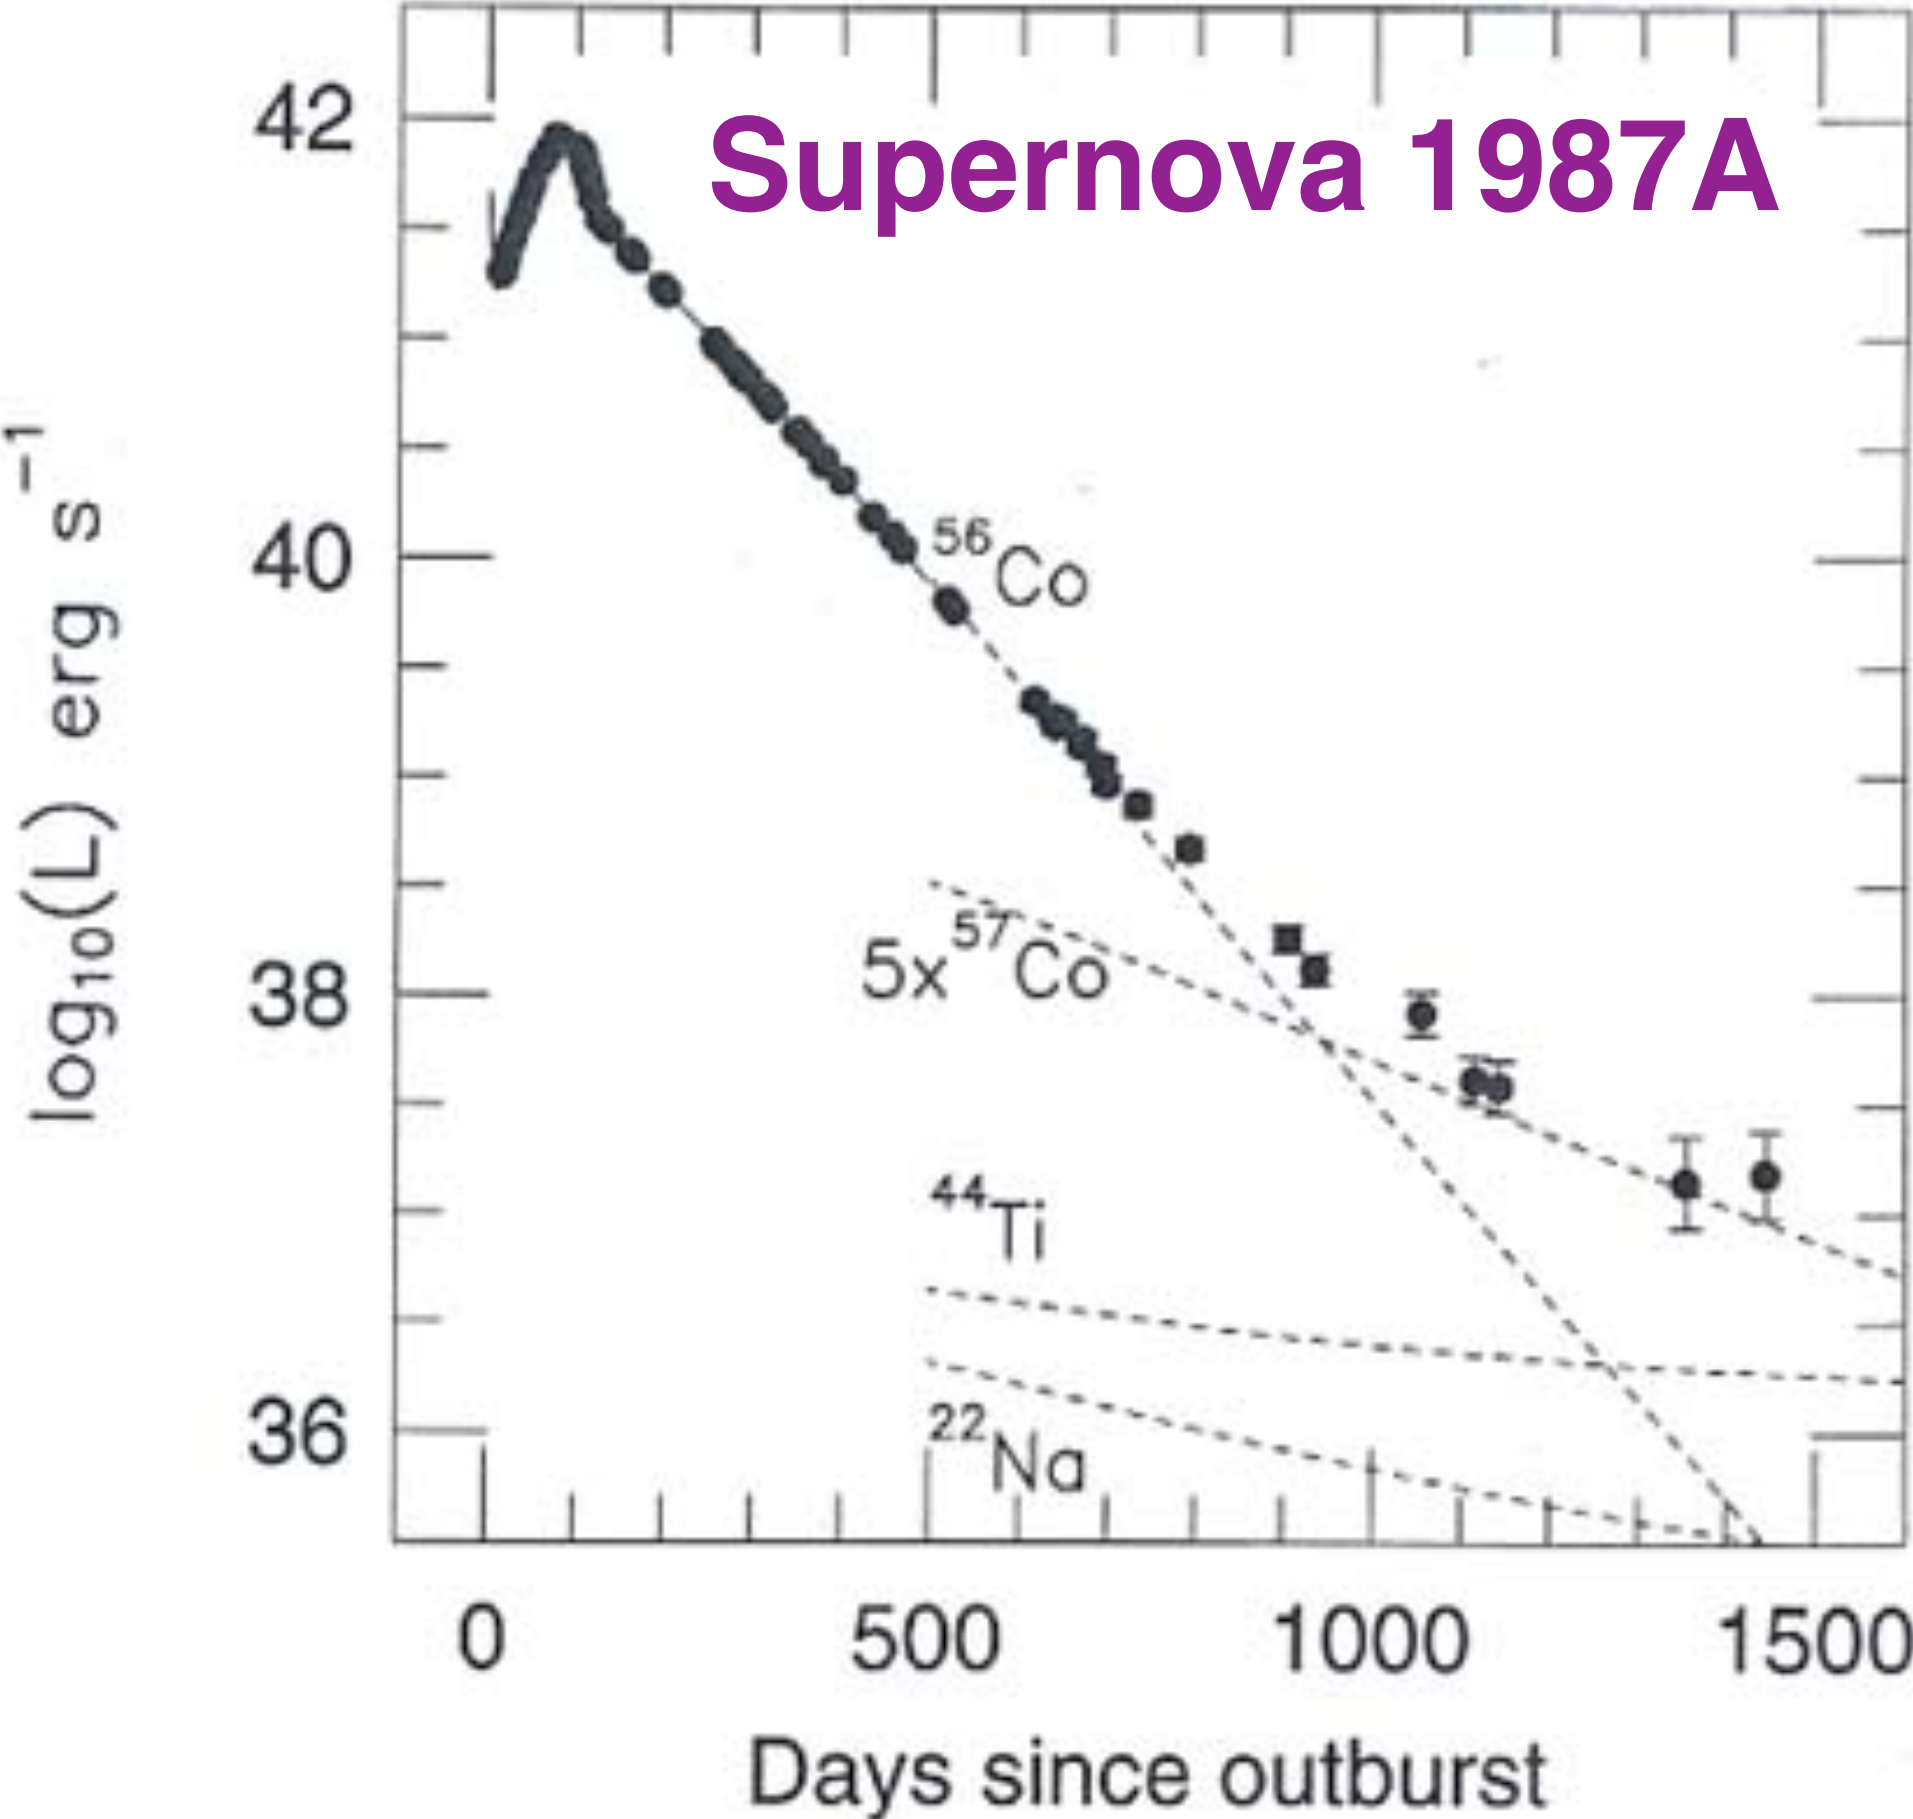

Maoz Figure 4.8

Maoz Figure 4.7

Maoz Figure 4.7

Supernova 1987A

Suntzeff, et al,
Ap.J. Letters
384(1992)L33

M1: The Crab Nebula

M1 © Caltech/Pasachoff/Malin
Photo from Hale 5m Telescope plates by David Malin

Composite image:
Visible from HST
X-Ray from Chandra

Some Pulsar Signals