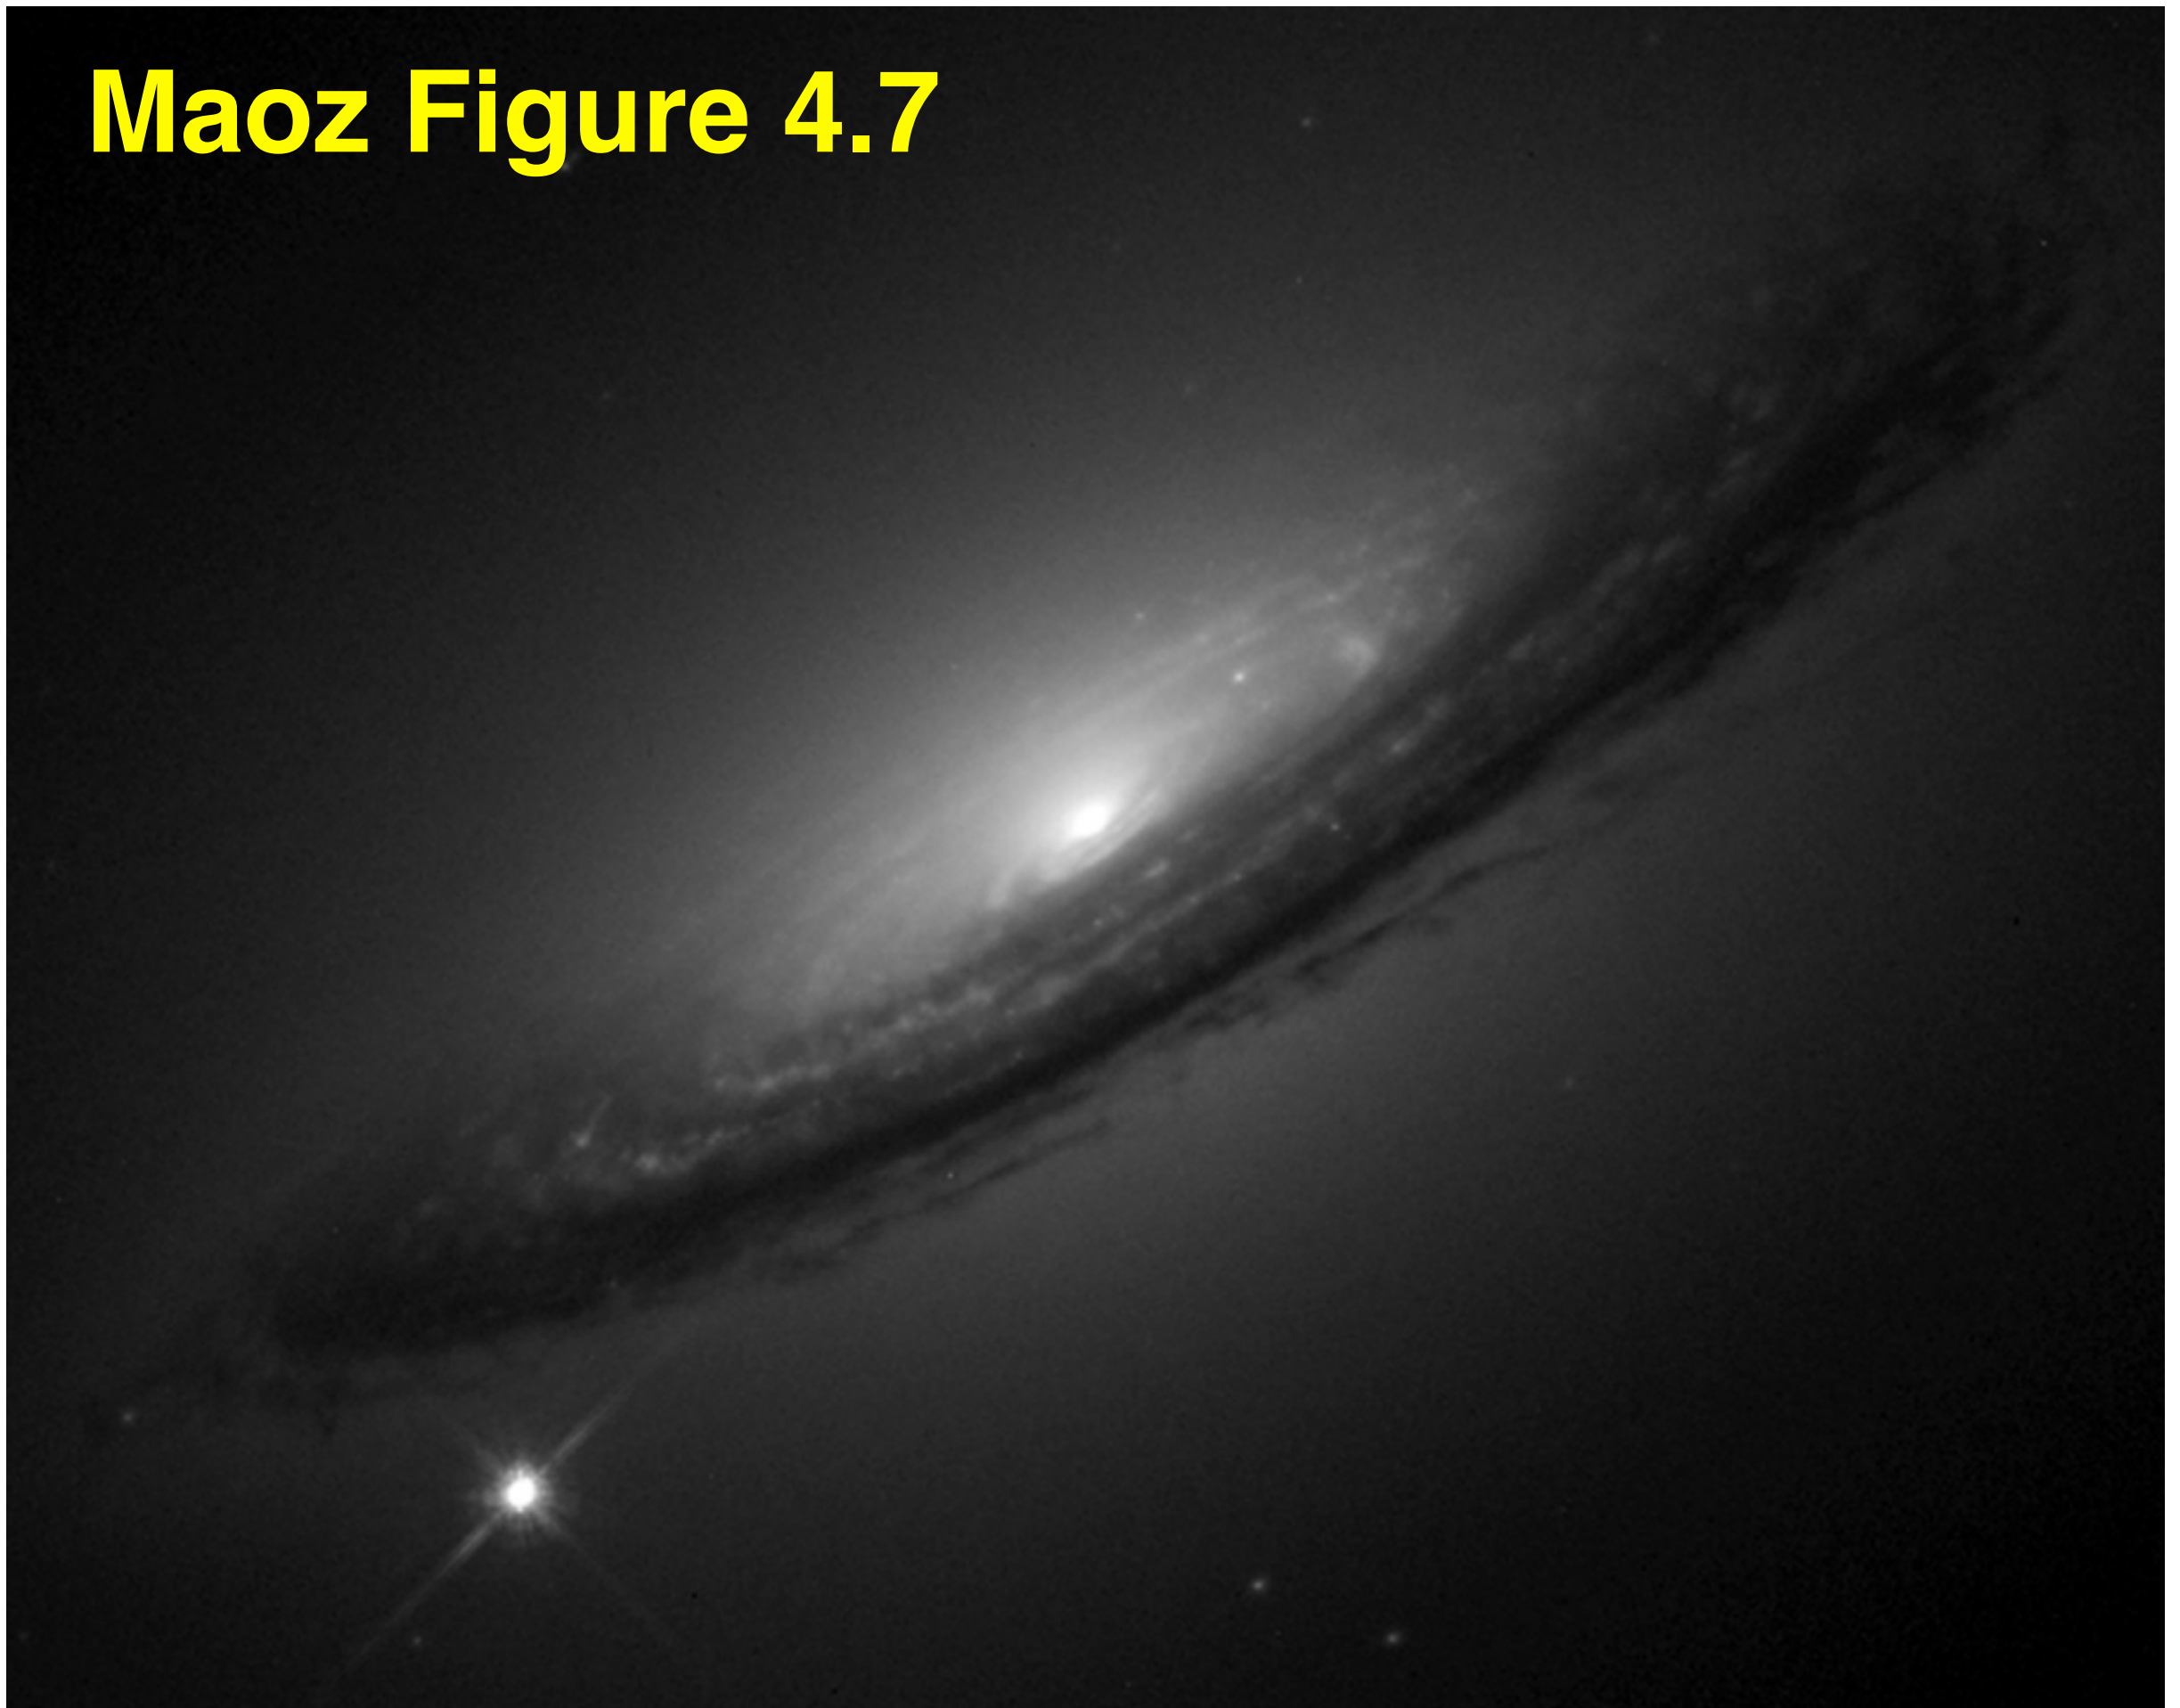

Maoz Figure 4.8

Maoz Figure 4.7

Maoz Figure 4.7

Supernova 1987A

Suntzeff, et al,
Ap.J. Letters
384(1992)L33

M1: The Crab Nebula

M1 © Caltech/Pasachoff/Malin
Photo from Hale 5m Telescope plates by David Malin

Composite image:
Visible from HST
X-Ray from Chandra

Some Pulsar Signals